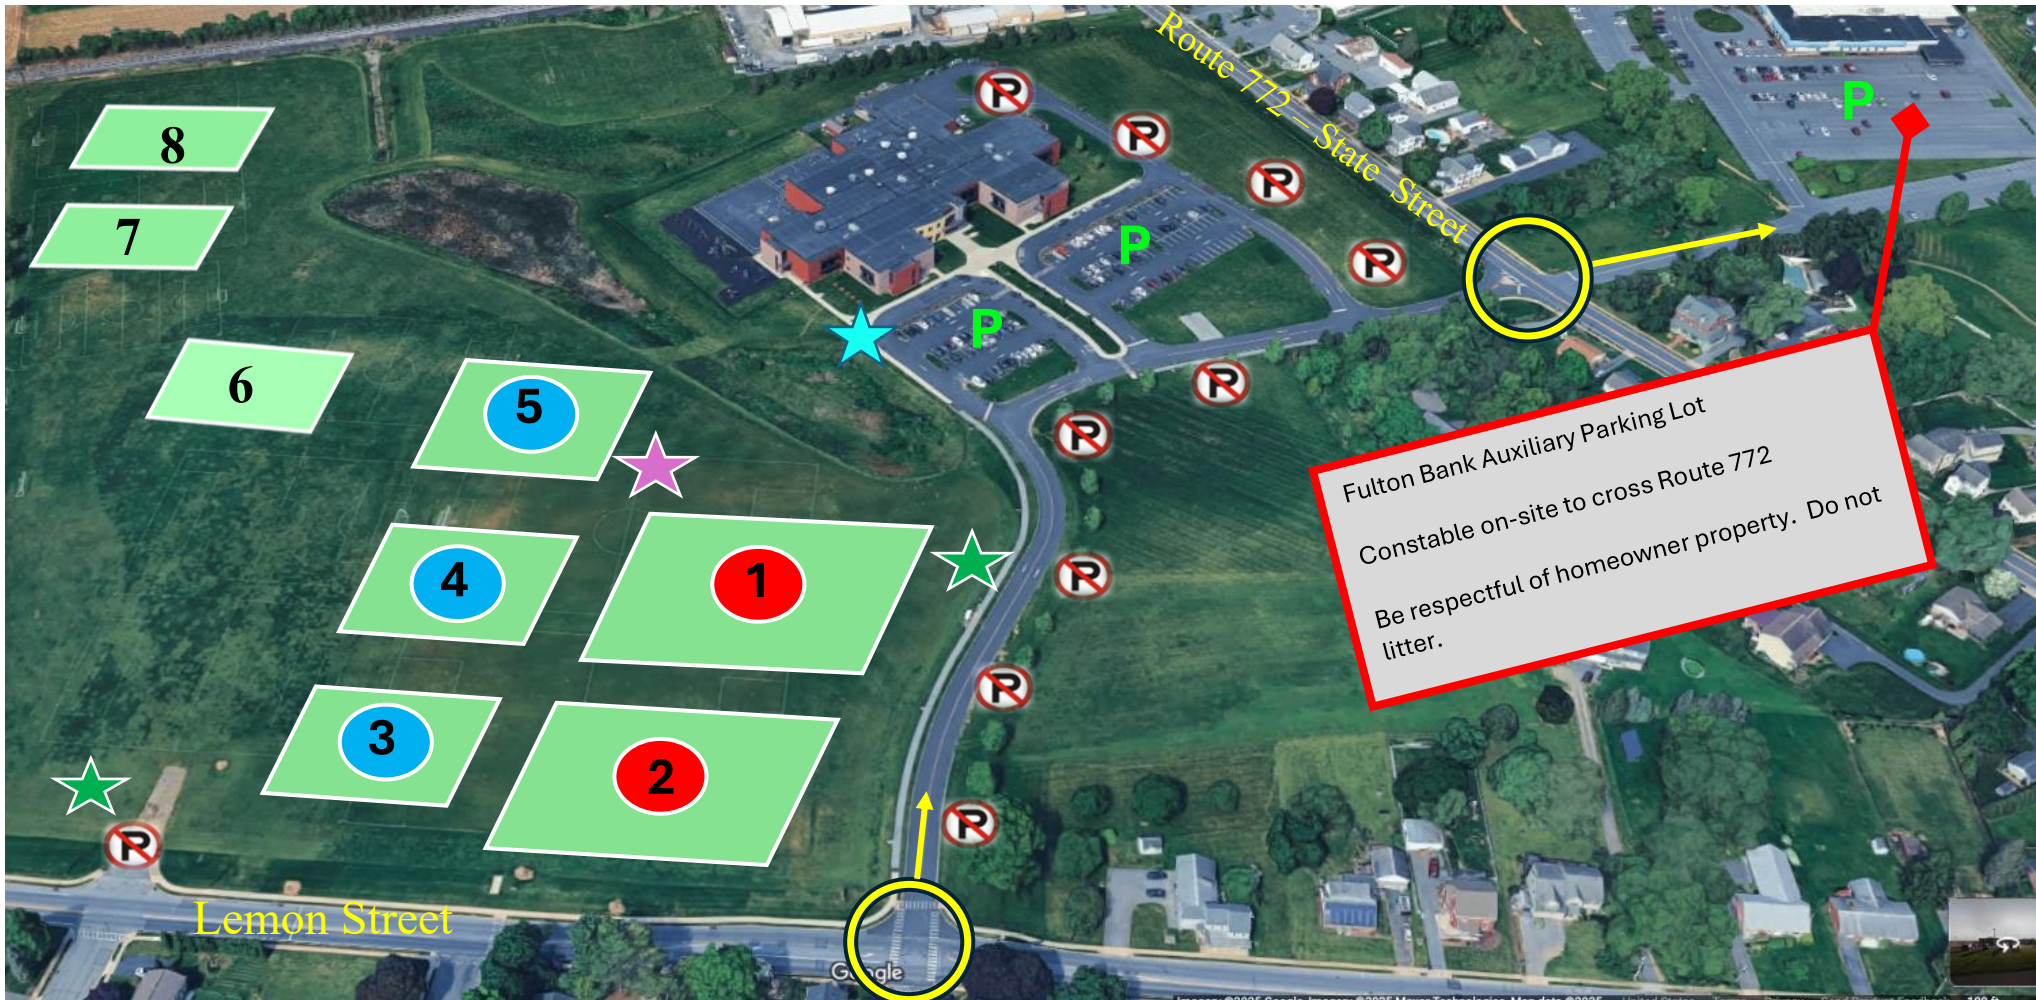

East Petersburg Elementary School

5700 Lemon Street, East Petersburg, PA 17520

Parking:

- Use school lots or Fulton Bank only.
- Do not park in unauthorized areas or on grass, specifically the neighborhoods along Lemon Street and surrounding businesses. You will get towed. Use paved spaces only.

Facility Rules:

- Spectators are to be seated on opposite sidelines from team. No spectators behind goals during matches.
- No pets, alcohol, or smoking are permitted on school grounds.

Fields:

- #'s 1 & 2 are 11v11
- #'s 3, 4, & 5 are 9v9
- #'s 6, 7 and 8 are 7v7

- ★ = Site HQ & ATC Tent
- ★ = Portable Restrooms
- ★ = Vendors