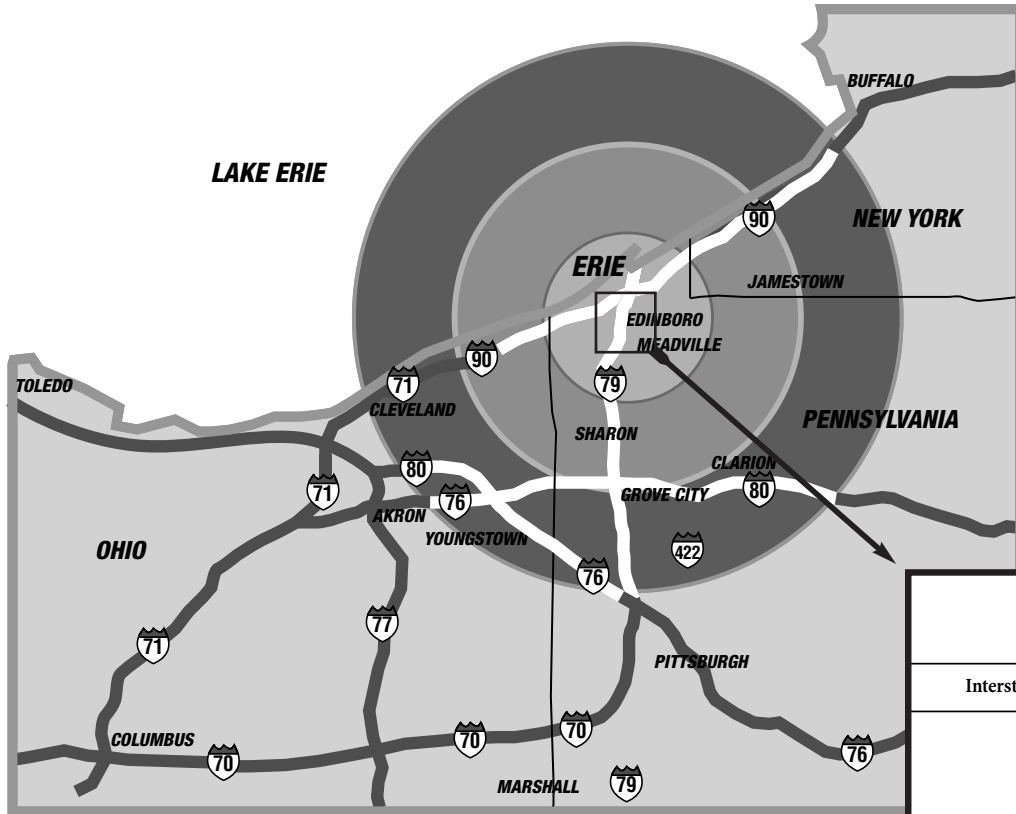

# DIRECTIONS & MAP TO FAMILY FIRST SPORTS PARK

## DIRECTIONS TO FAMILY FIRST SPORTS PARK

**EAST (Buffalo)** • I-90 West towards Cleveland; Take Exit 24 (Peach Street) and turn left onto Peach Street; Turn right onto Oliver Road at your second light. Family First will be on the left hand side of the road. (8155 Oliver Road)

**WEST (Cleveland)** • I-90 East towards Buffalo; Take Exit 24 (Peach Street); turn right onto Peach Street; Turn right at your next light (Oliver Road). Family First will be on the left hand side of the road. (8155 Oliver Road)

**SOUTH (Pittsburgh)** • Take I-79 North towards Erie; Take I-90 East towards Buffalo; Take Exit 24 (Peach Street); turn right onto Peach Street; Turn right at your next light (Oliver Road). Family First will be on the left hand side of the road. (8155 Oliver Road)