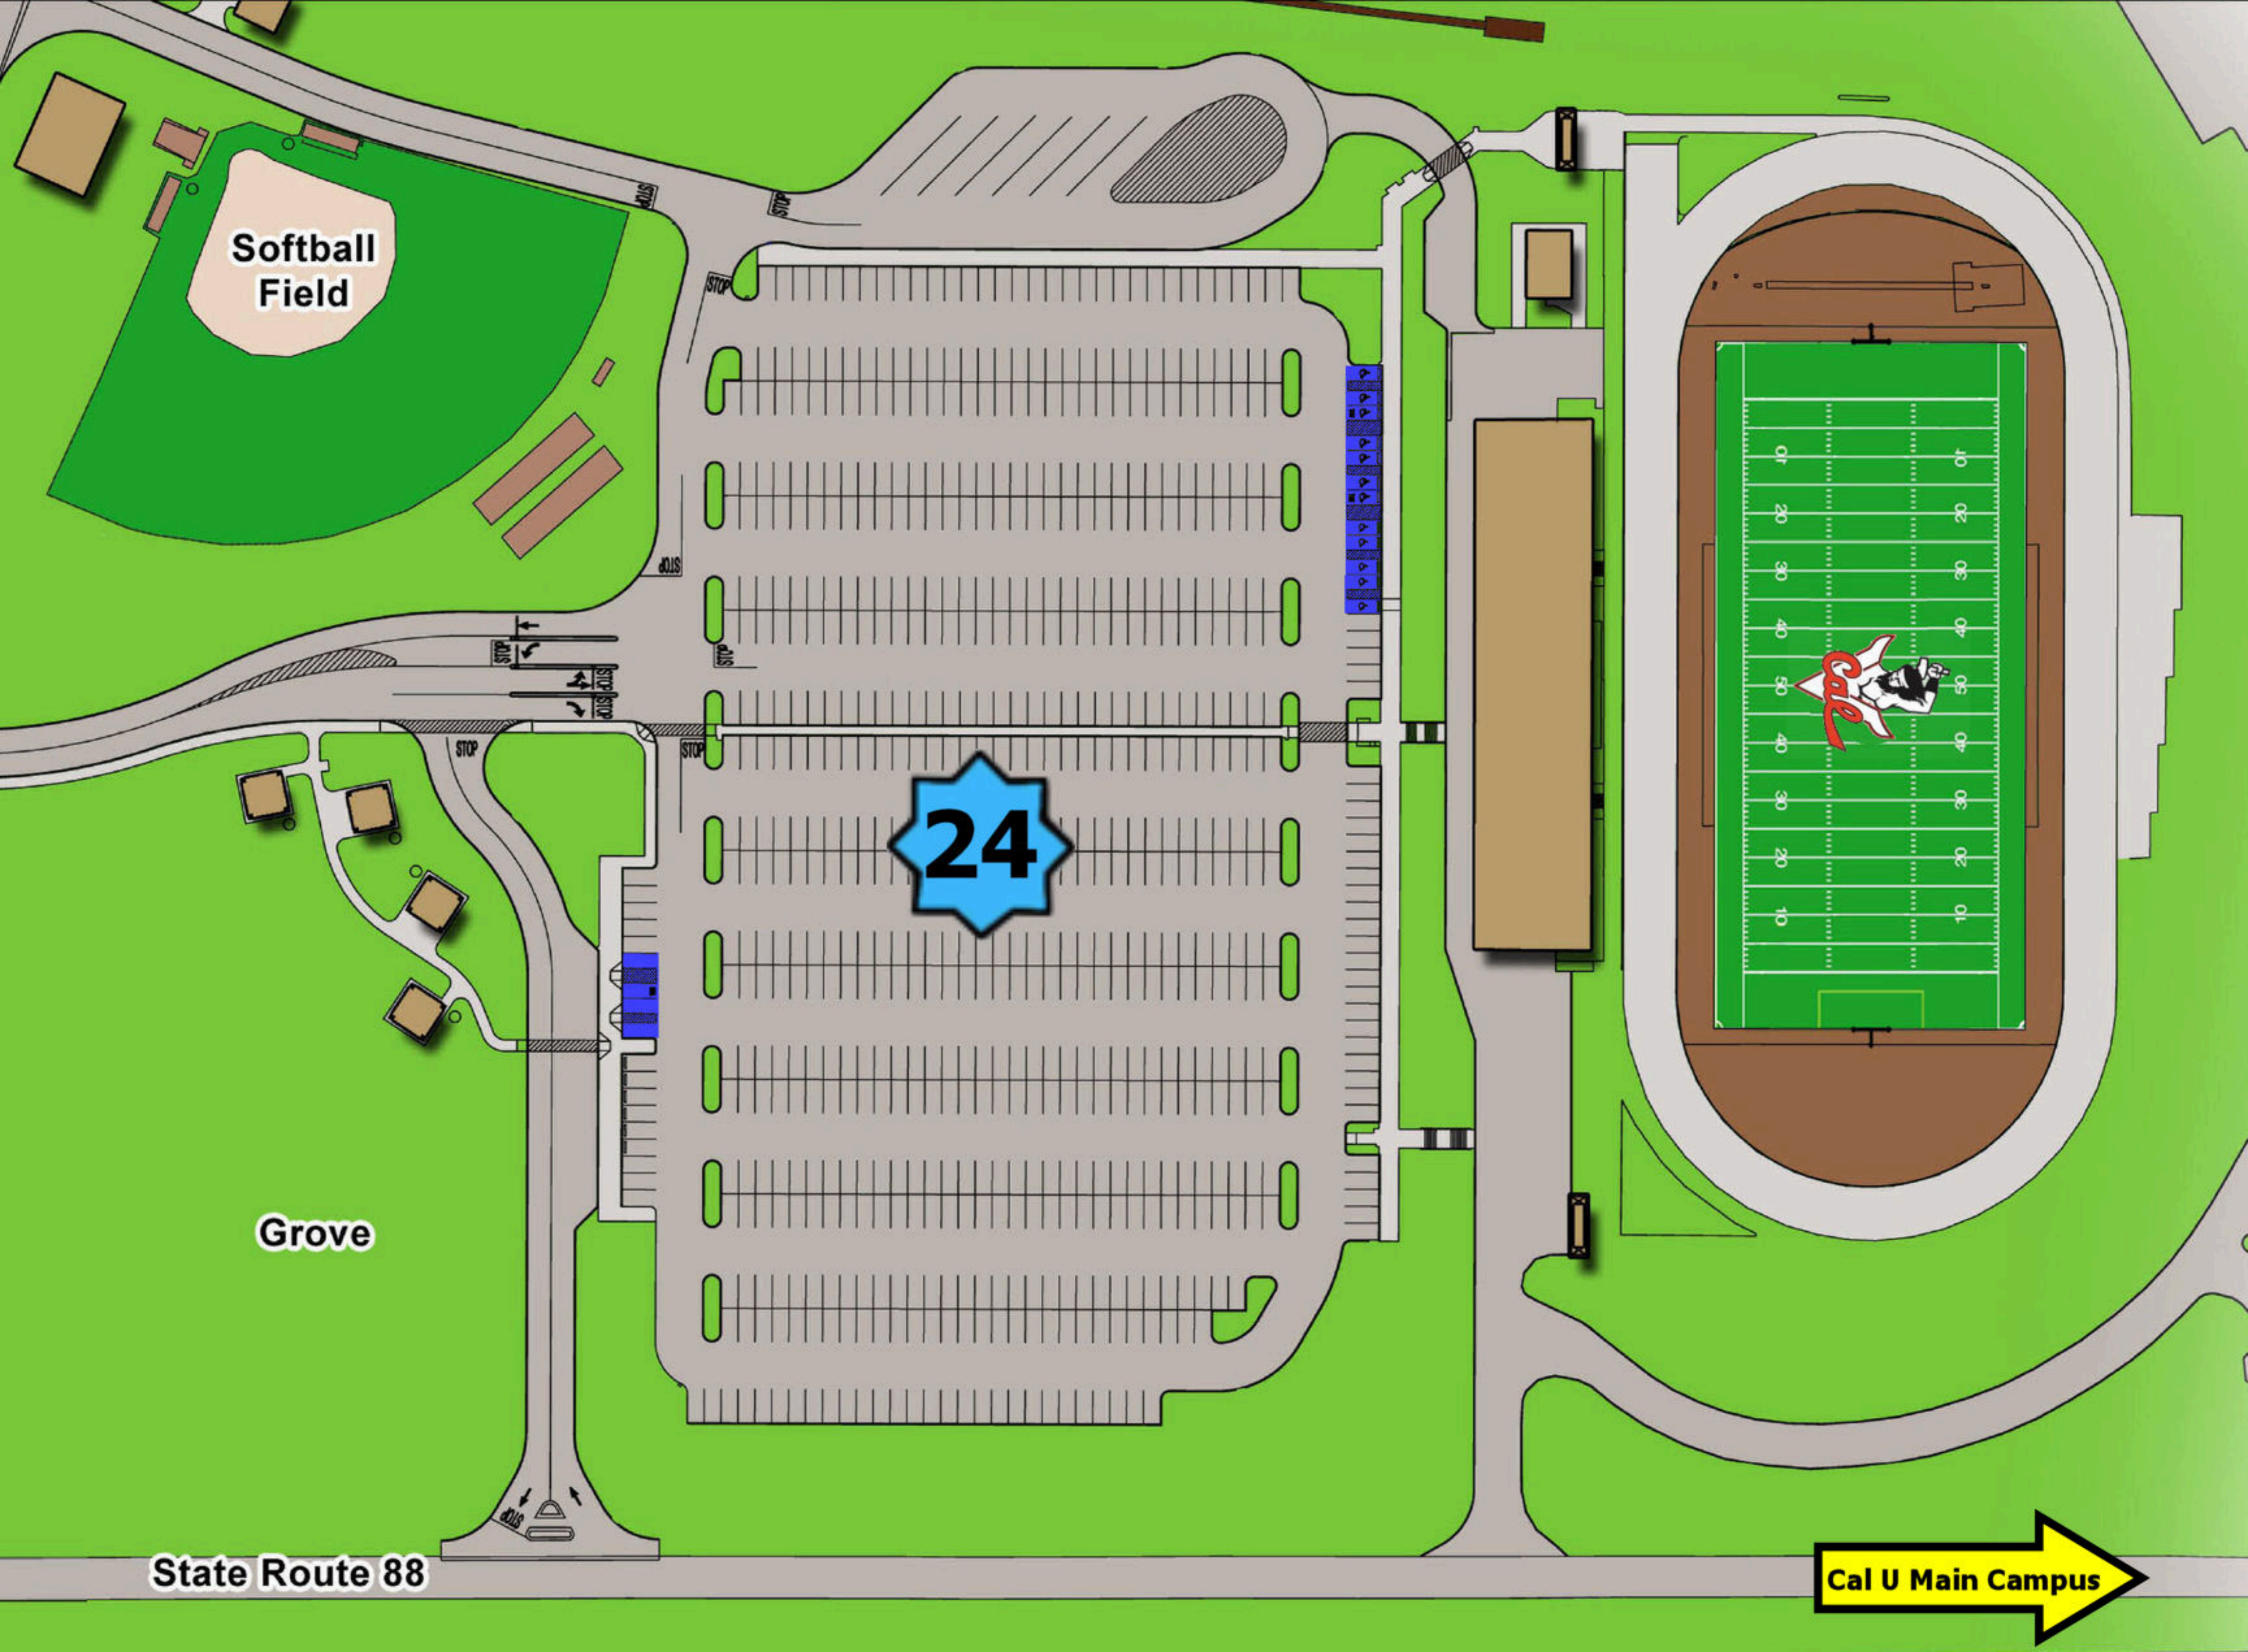

Monongahela River

**LEGEND**

-  ACCESSIBLE PARKING (TIER 2 PARKING RATES)
-  TIER 1 PARKING LOTS
-  TIER 2 PARKING LOTS
-  CAMPUS SHUTTLE STOPS
-  VULCAN FLYER STOPS
-  RESTRICTED PARKING AREA

0  
2nd

Softball Field

24

Grove

State Route 88

Cal U Main Campus